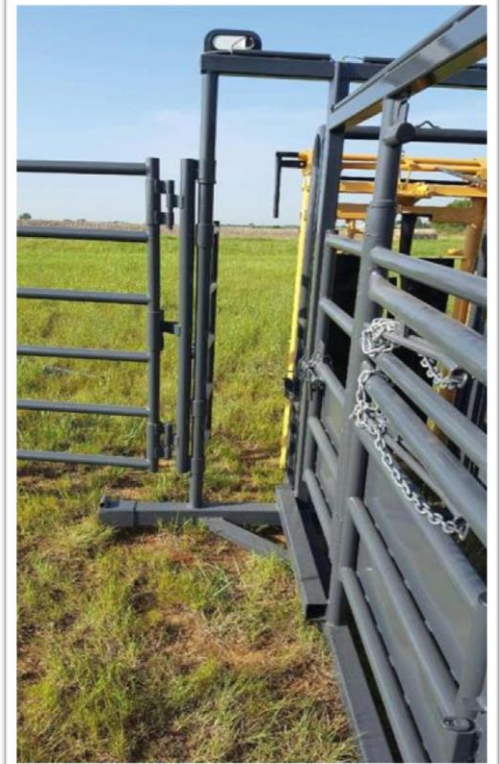

LINN

POST & PIPE, INC.

LINN, KS • CREIGHTON, NE

Wrangler Portable Corral

Headgate attachment options

Built in Palpation door

Animal access doors

Light duty rear hitch

2 Position axle

Spare tire option