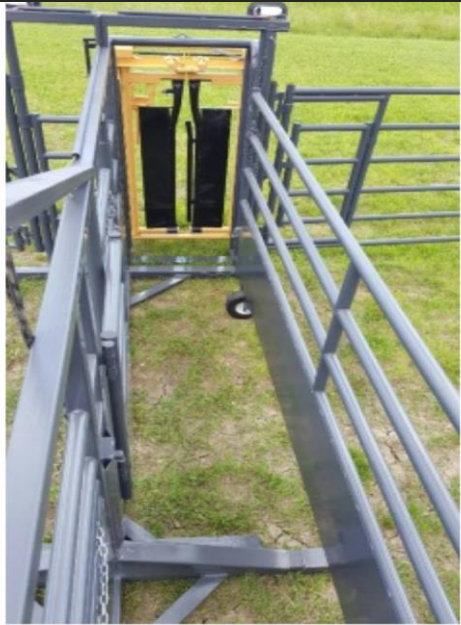

LINN

POST & PIPE, INC.

LINN, KS • CREIGHTON, NE

Wrangler Portable Corral

Headgate attachment options

Built in Palpation door

Animal access doors

Light duty rear hitch

2 Position axle

Spare tire option