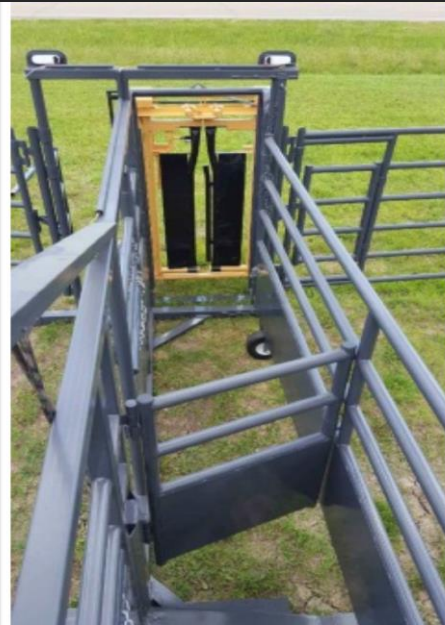

LINN

POST & PIPE, INC.

LINN, KS • CREIGHTON, NE

Wrangler Portable Corral

Headgate attachment options

Built in Palpation door

Animal access doors

Light duty rear hitch

2 Position axle

Spare tire option